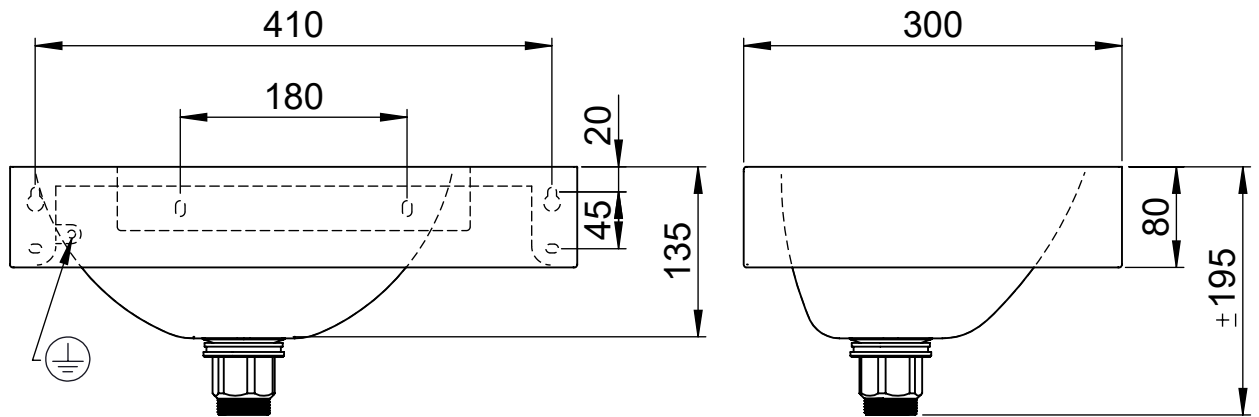

Product Reference: **121370**

Description: **Wash Basin LAVANDO Satin, w/ tap hole Ø35 mm right**

- Technical Specifications:
- Packing:

Type of Packing	Ribbed Card Box
Package Dimensions (mm)	C=460, L=310, h=150
Product Weight	3,9
Product Dimensions (mm)	C=450, L=300, h=140
Gross Weight (kg)	4,2

- Product Specifications:

Material	Stainless Steel AISI 304
Type of Finishing	Satin
Vandal-Resistant Features	-
Fixing	Wall-hung
Overflow	No
Faucet Hole	Ø35
Other	Supplied with waste valve 1¼" and fixing kit
	Complies with EN

Dimensions:

- Mounting instructions:

*SUGGESTION