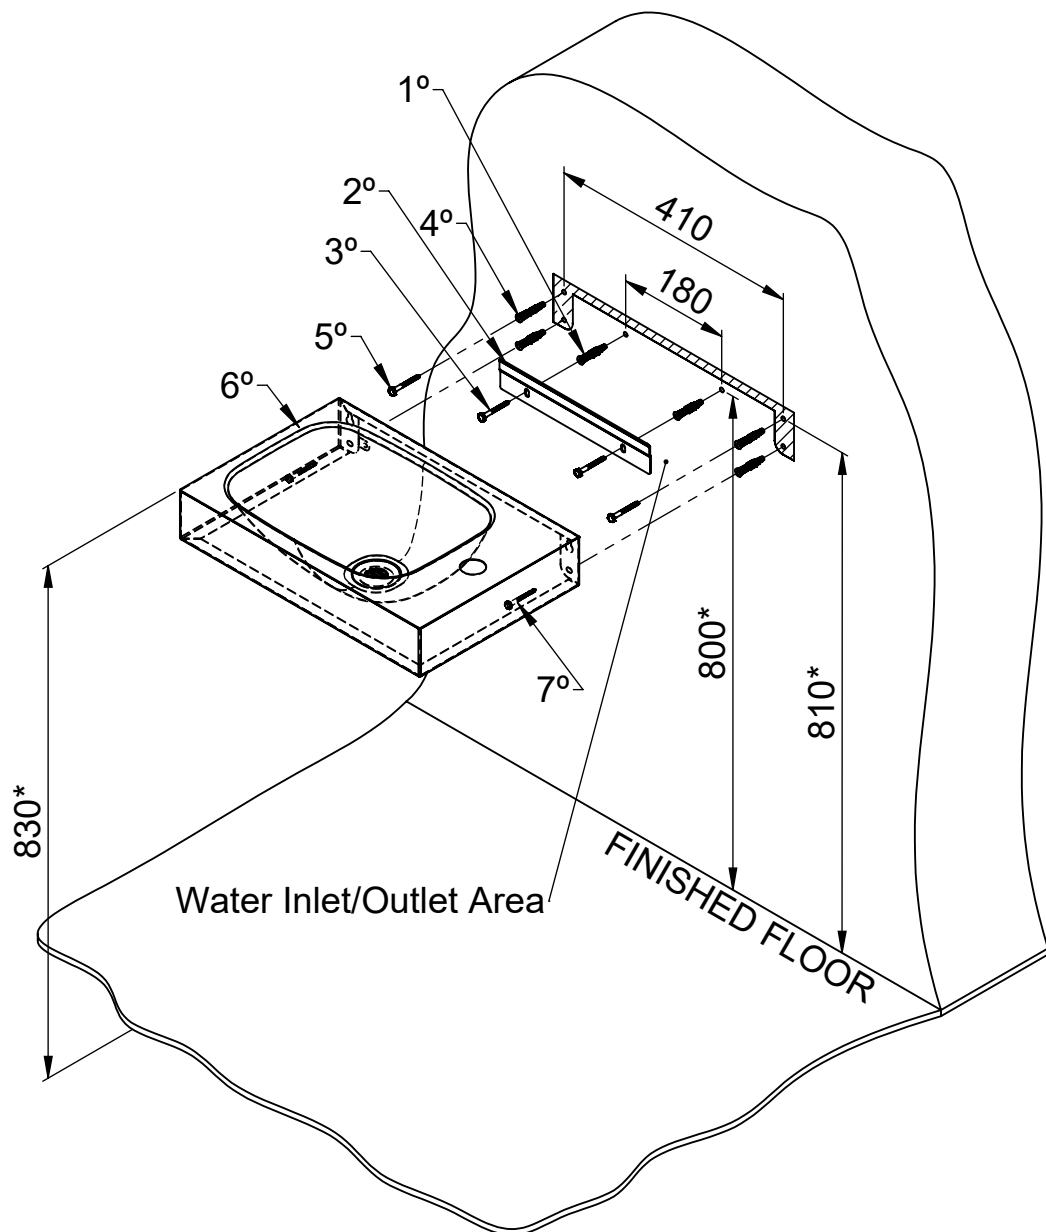

Product Reference: **121370**

Description: **Wash Basin LAVANDO Satin, w/ tap hole Ø35 mm right**

- Technical Specifications:
- Packing:

Type of Packing	Ribbed Card Box
Package Dimensions (mm)	C=460, L=310, h=150
Product Weight	3,9
Product Dimensions (mm)	C=450, L=300, h=140
Gross Weight (kg)	4,2

- Product Specifications:

Material	Stainless Steel AISI 304
Type of Finishing	Satin
Vandal-Resistant Features	-
Fixing	Wall-hung
Overflow	No
Faucet Hole	Ø35
Other	Supplied with waste valve 1¼" and fixing kit
	Complies with EN

Dimensions:

- Mounting instructions:

*SUGGESTION