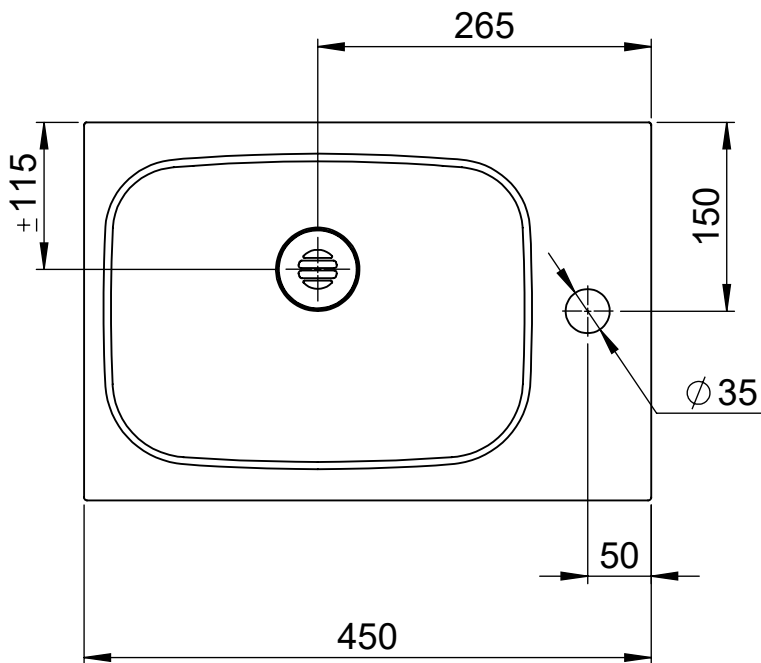

Product Reference: **121370**

Description: **Wash Basin LAVANDO Satin, w/ tap hole Ø35 mm right**

- Technical Specifications:
- Packing:

Type of Packing	Ribbed Card Box
Package Dimensions (mm)	C=460, L=310, h=150
Product Weight	3,9
Product Dimensions (mm)	C=450, L=300, h=140
Gross Weight (kg)	4,2

- Product Specifications:

Material	Stainless Steel AISI 304
Type of Finishing	Satin
Vandal-Resistant Features	-
Fixing	Wall-hung
Overflow	No
Faucet Hole	Ø35
Other	Supplied with waste valve 1¼" and fixing kit
	Complies with EN

Dimensions:

- Mounting instructions:

*SUGGESTION