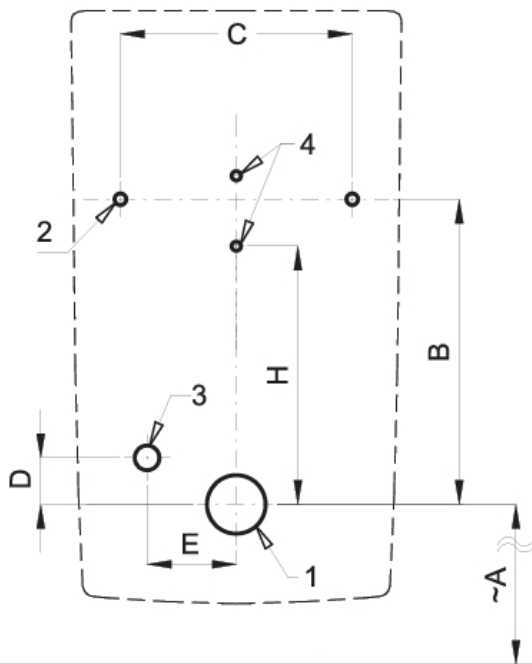

KÓTY	A	B	C	D	E	F	G	H	I	J
ROZMĚRY [mm]	470	270	200	40	85			255		

CS

- 1 - odpadní potrubí Ø 50 mm
- 2 - Otvory pro uchycení pisoáru
- 3 - přívod vody G1/2"
- 4 - 2x otvor pro hmoždinku Ø 6 mm

EN

- 1 - waste pipeline Ø 50 mm
- 2 - Holes for urinal attachment
- 3 - water supply G1/2"
- 4 - wall plug holes Ø 6 mm

CS

„~A“ pro výšku přední hrany pisoáru
650 mm nad zemí

EN

„~A“ for the height of the front edge of the
urinal 650 mm above the floor

Wall-hung urinal, black ceramic, with integrated Bluetooth radar flush, battery-powered

Item no.: ASA-SLP 89B

- Wall-hung black ceramic urinal with integrated radar flush unit
- Bluetooth module: parameterisation via Sanela Control app or remote SLD 04 without dismounting
- Flush only on actual use – thermal detection via liquid flow
- Flush time adjustable: 0.5–15.5 sec.
- Automatic hygiene flush after 6 hours of non-use
- Water inlet G 1/2", waste Ø 50 mm
- Recommended installation height front edge: 650 mm above floor
- Operating voltage: 6V (batteries included)
- Supplied with: urinal, Bluetooth module, solenoid valve, connection hose, stop valve with filter and non-return valve, trap, fixing kit, dimension sheet