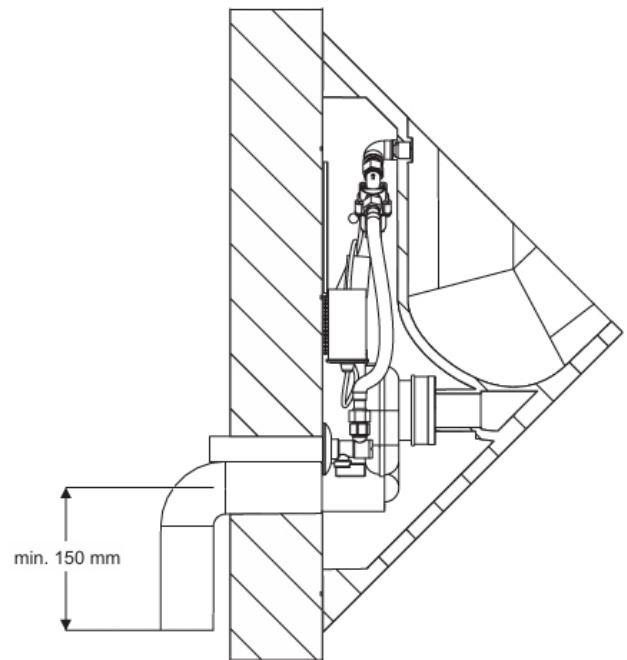

KÓTY	A	B	C	D	E	F	G	H	I	J
ROZMĚRY [mm]	470	270	200	40	85			255		

CS

- 1 - odpadní potrubí Ø 50 mm
- 2 - Otvory pro uchycení pisoáru
- 3 - přívod vody G1/2"
- 4 - 2x otvor pro hmoždinku Ø 6 mm

EN

- 1 - waste pipeline Ø 50 mm
- 2 - Holes for urinal attachment
- 3 - water supply G1/2"
- 4 - wall plug holes Ø 6 mm

CS

„~A“ pro výšku přední hrany pisoáru
650 mm nad zemí

EN

„~A“ for the height of the front edge of the
urinal 650 mm above the floor

Wall-hung urinal, black ceramic, with integrated Bluetooth radar flush, battery-powered

Item no.: ASA-SLP 89B

- Wall-hung black ceramic urinal with integrated radar flush unit
- Bluetooth module: parameterisation via Sanela Control app or remote SLD 04 without dismounting
- Flush only on actual use – thermal detection via liquid flow
- Flush time adjustable: 0.5–15.5 sec.
- Automatic hygiene flush after 6 hours of non-use
- Water inlet G 1/2", waste Ø 50 mm
- Recommended installation height front edge: 650 mm above floor
- Operating voltage: 6V (batteries included)
- Supplied with: urinal, Bluetooth module, solenoid valve, connection hose, stop valve with filter and non-return valve, trap, fixing kit, dimension sheet