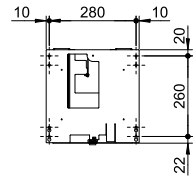

ART. ZE-011

Liftmodul D für Hinter-Spiegel-Montage
Lift module D for behind-mirror fitting

Montage Video
Mounting video

geschlossen | closed

Bohrbild | drilling pattern

offen | open