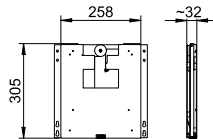

ART. ZE-011

Liftmodul D für Hinter-Spiegel-Montage
Lift module D for behind-mirror fitting

Montage Video
Mounting video

geschlossen | closed

Bohrbild | drilling pattern

offen | open