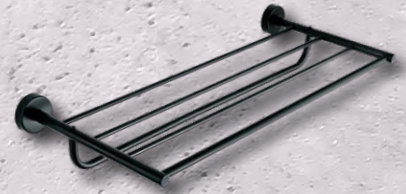

STAINLESS STEEL TOWEL BAR

SLZD 08N | 62081 | 500 x 77 x 55 mm

STAINLESS STEEL DOUBLE TOWEL BAR

SLZD 10N | 62101 | 500 x 115 x 55 mm

STAINLESS STEEL DOUBLE TOWEL BAR

SLZD 11N | 62111 | 600 x 115 x 55 mm

BLACKLINE

STAINLESS STEEL TOWEL RACK

SLZD 34N | 62341 | 514 x 250 x 55 mm

STAINLESS STEEL TOWEL RACK

SLZD 35N | 62351 | 630 x 250 x 55 mm

STAINLESS STEEL TOWEL RACK WITH RAIL

SLZD 36N | 62361 | 514 x 250 x 92 mm

STAINLESS STEEL TOWEL RACK WITH RAIL

SLZD 37N | 62371 | 630 x 250 x 92 mm

STAINLESS STEEL SOAP HOLDER

SLZD 18N | 62181 | 147 x 138 x 55 mm

STAINLESS STEEL SOAP HOLDER

SLZD 19N | 62191 | 230 x 147 x 55 mm

STAINLESS STEEL CORNER SHELF

SLZD 25N | 62251 | 218 x 218 x 77 mm